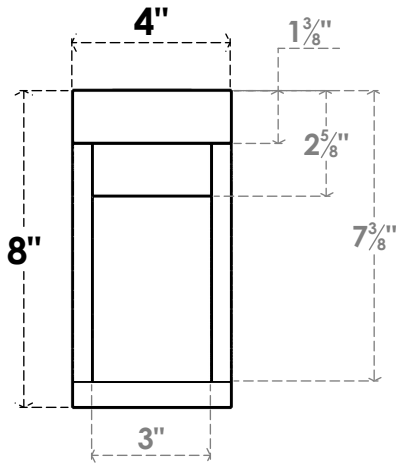

# ITEM NUMBER: RFTURO040X08000X20000X008RIV00RCPR

4"W X 8"H X 20"L TIMBERTHANE ROUGH CEDAR RIVERA FAUX WOOD OPEN RAFTER TAIL, 8"L END, PRIMED TAN

**ISOMETRIC**

GENERATED DATE : 03/02/2023

EKENA MILLWORK  
 2300 WEST MAIN ST.  
 CLARKSVILLE, TX 75426  
 TOLL FREE: 866-607-0453  
 WWW.EKENAMILLWORK.COM

**NOTES**

1. INSTALLATION TO BE COMPLETED IN ACCORDANCE WITH MANUFACTURER'S SPECIFICATIONS.
2. DRAWING MAY NOT BE TO SCALE
3. THIS DRAWING IS INTENDED FOR DESIGN AND PLANNING PURPOSES ONLY.
4. ALL INFORMATION CONTAINED HEREIN WAS CURRENT AT THE TIME OF DEVELOPMENT BUT MUST BE REVIEWED AND APPROVED BY THE PRODUCT MANUFACTURER TO BE CONSIDERED ACCURATE.
5. TIMBERTHANE ARCHITECTURAL PRODUCTS ARE MADE FROM HIGH DENSITY URETHANE AND COME FACTORY PRIMED