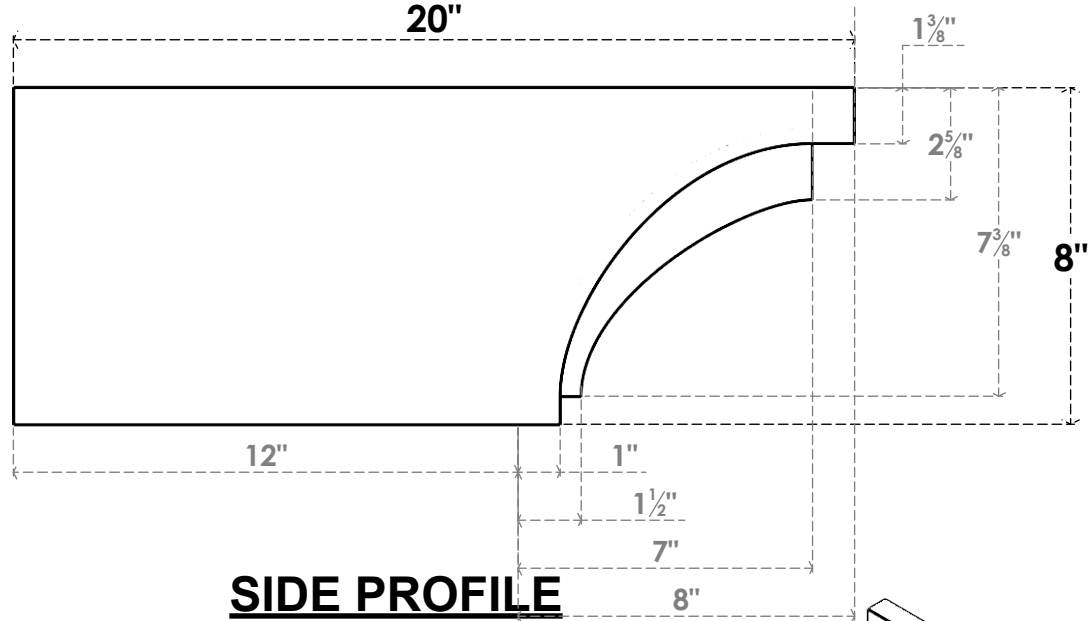

# ITEM NUMBER: RFTURO040X08000X20000X008RIV00RCPR

4"W X 8"H X 20"L TIMBERTHANE ROUGH CEDAR RIVERA FAUX WOOD OPEN RAFTER TAIL, 8"L END, PRIMED TAN

**ISOMETRIC**

GENERATED DATE : 03/02/2023

EKENA MILLWORK  
 2300 WEST MAIN ST.  
 CLARKSVILLE, TX 75426  
 TOLL FREE: 866-607-0453  
 WWW.EKENAMILLWORK.COM

**NOTES**

1. INSTALLATION TO BE COMPLETED IN ACCORDANCE WITH MANUFACTURER'S SPECIFICATIONS.
2. DRAWING MAY NOT BE TO SCALE
3. THIS DRAWING IS INTENDED FOR DESIGN AND PLANNING PURPOSES ONLY.
4. ALL INFORMATION CONTAINED HEREIN WAS CURRENT AT THE TIME OF DEVELOPMENT BUT MUST BE REVIEWED AND APPROVED BY THE PRODUCT MANUFACTURER TO BE CONSIDERED ACCURATE.
5. TIMBERTHANE ARCHITECTURAL PRODUCTS ARE MADE FROM HIGH DENSITY URETHANE AND COME FACTORY PRIMED