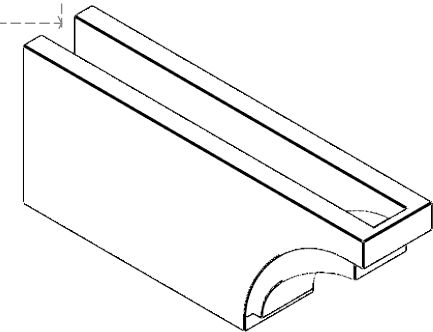

# ITEM NUMBER: RFTURO040X08000X20000X008RIV00RCPR

4"W X 8"H X 20"L TIMBERTHANE ROUGH CEDAR RIVERA FAUX WOOD OPEN RAFTER TAIL, 8"L END, PRIMED TAN

**ISOMETRIC**

GENERATED DATE : 03/02/2023

EKENA MILLWORK  
 2300 WEST MAIN ST.  
 CLARKSVILLE, TX 75426  
 TOLL FREE: 866-607-0453  
 WWW.EKENAMILLWORK.COM

**NOTES**

1. INSTALLATION TO BE COMPLETED IN ACCORDANCE WITH MANUFACTURER'S SPECIFICATIONS.
2. DRAWING MAY NOT BE TO SCALE
3. THIS DRAWING IS INTENDED FOR DESIGN AND PLANNING PURPOSES ONLY.
4. ALL INFORMATION CONTAINED HEREIN WAS CURRENT AT THE TIME OF DEVELOPMENT BUT MUST BE REVIEWED AND APPROVED BY THE PRODUCT MANUFACTURER TO BE CONSIDERED ACCURATE.
5. TIMBERTHANE ARCHITECTURAL PRODUCTS ARE MADE FROM HIGH DENSITY URETHANE AND COME FACTORY PRIMED